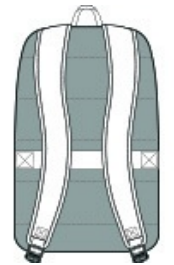

A feature-rich backpack at a great value, this everyday bag offers a dedicated laptop sleeve, organization panel and so much more in a fresh design.

- 300 denier polyester
- Spacious main compartment with organization panel
- Dedicated padded laptop sleeve
- Front zippered pocket
- Side mesh pockets
- Padded air mesh shoulder straps
- Padded back panel
- Luggage trolley pass through on back
- Laptop dimensions: 15"h x 12"w x 1"d; fits most 15" laptops
- Dimensions: 17.75"h x 11.5"w x 5"d; Approx. 1,020 cubic inches

Note: Bags not intended for use by children 12 and under.

front

back

COLOR INFORMATION

Black
PMS NTR BLACK

Grey Smoke
PMS 426C

Olive Green
PMS 7771C

C